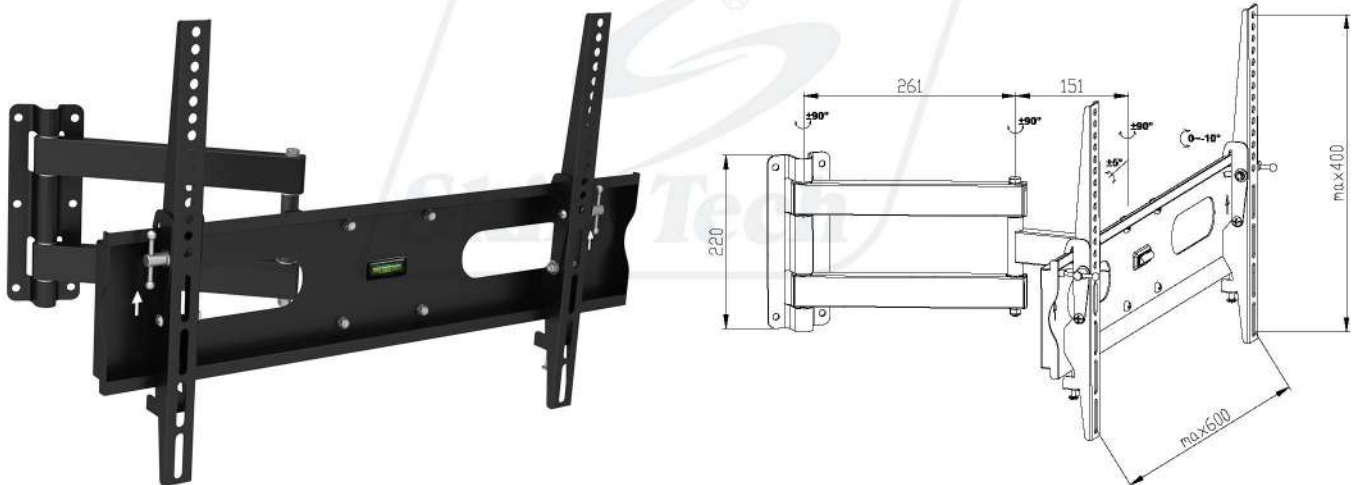

# SH 64P

Swivel Led/Curved Wall Mount  
Fits most 30"~55"

New Design,  
New Experience

- |  |  |  |  |   |  |   |  |   |
|--|--|--|--|---|--|---|--|---|
| <br>Weight Capacity<br><b>40 Kgs</b> | <br>Screen Size<br><b>30"-55"</b> | <br>Swivel Range<br><b>±90°</b> | <br>VESA Compatible<br><b>400x400</b> | <br>Profile to Wall<br><b>70 - 490mm</b> | <br>Tilt Range<br><b>0° - (-10°)</b> | <br>Curved Monitor | <br>Direction Indicator | <br>Cable Management |
|--|--|--|--|---|--|---|--|---|